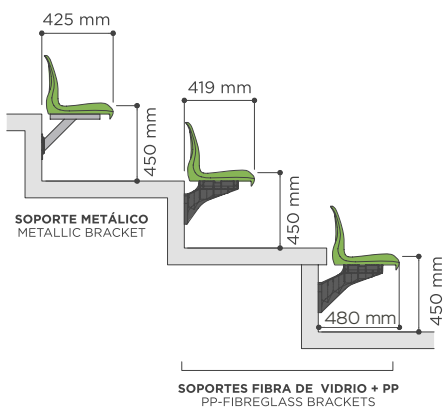

**Admite soportes metálicos y de fibra de vidrio.**

Monoblock seat with high backrest (35 cm), according with UEFA /FIFA recommendations for UEFA competitions. Seat finished in textured matte surface. The seat could be installed by 2 or 4 anchoring points to the concrete.

### SOBRE GRADA DIRECTLY ON STEP

RECOMENDADO / RECOMMENDED  
500 mm - (Min. 450 mm)

**COMPLEMENTOS**  
COMPLEMENTS

**Numeración**  
Numbering

**Apoyabrazos**  
Armrest

**PUNTOS DE ANCLAJE**  
ANCHORING POINTS

**2 puntos de anclaje laterales**  
2 lateral anchoring points

**4 puntos de anclaje**  
4 anchoring points

**SOBRE FRENTE DE GRADA**  
RISER MOUNTED

**SOBRE PIE DE GRADA**  
FLOOR MOUNTED