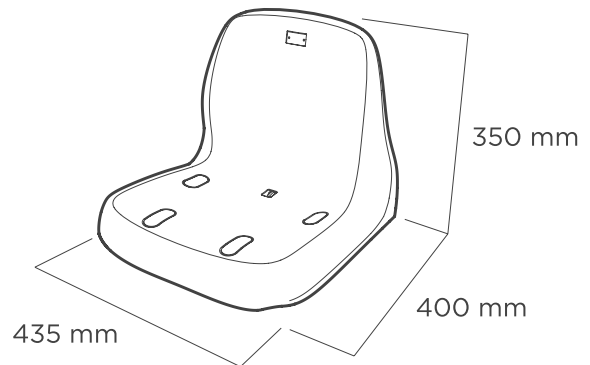

## ASIENTO INDIVIDUAL CON RESPALDO BACKREST SHELL SEAT

### DIMENSIONES DIMENSIONS

**Admite soportes metálicos y de fibra de vidrio.**

Monoblock seat with high backrest (35 cm), according with UEFA /FIFA recommendations for UEFA competitions. Seat finished in textured matte surface. The seat could be installed by 2 or 4 anchoring points to the concrete.